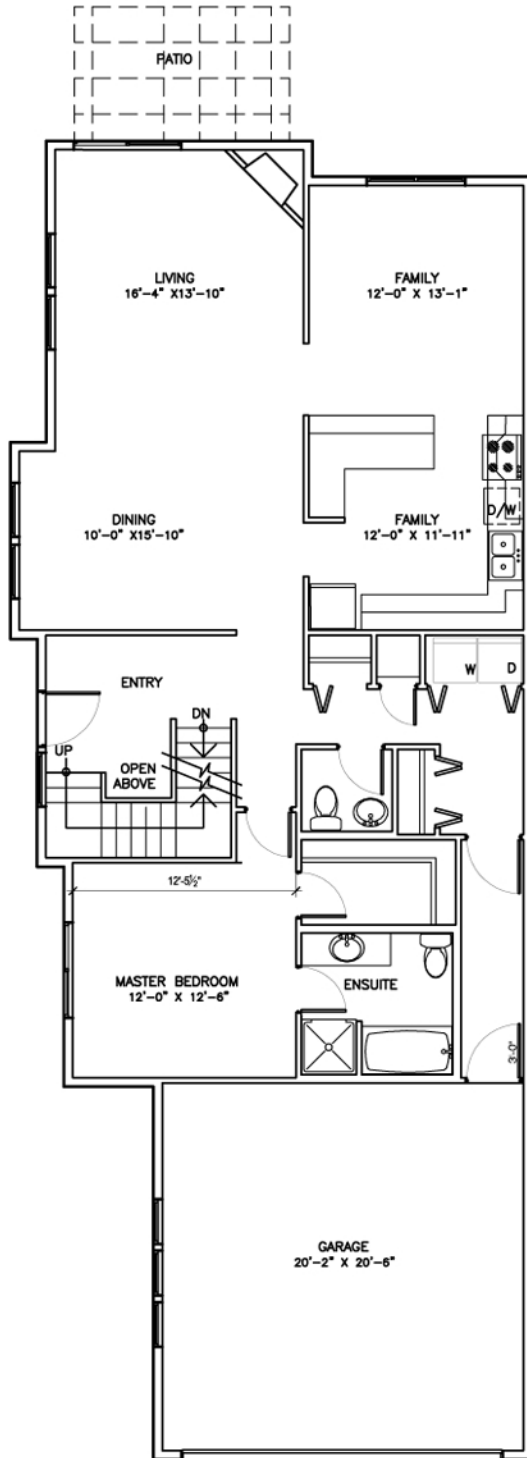

Brookside Estates

In the Heart of the Comox Valley

Main Floor Plan

Upper Floor Plan

UNIT D3 1856 SQ. FT.