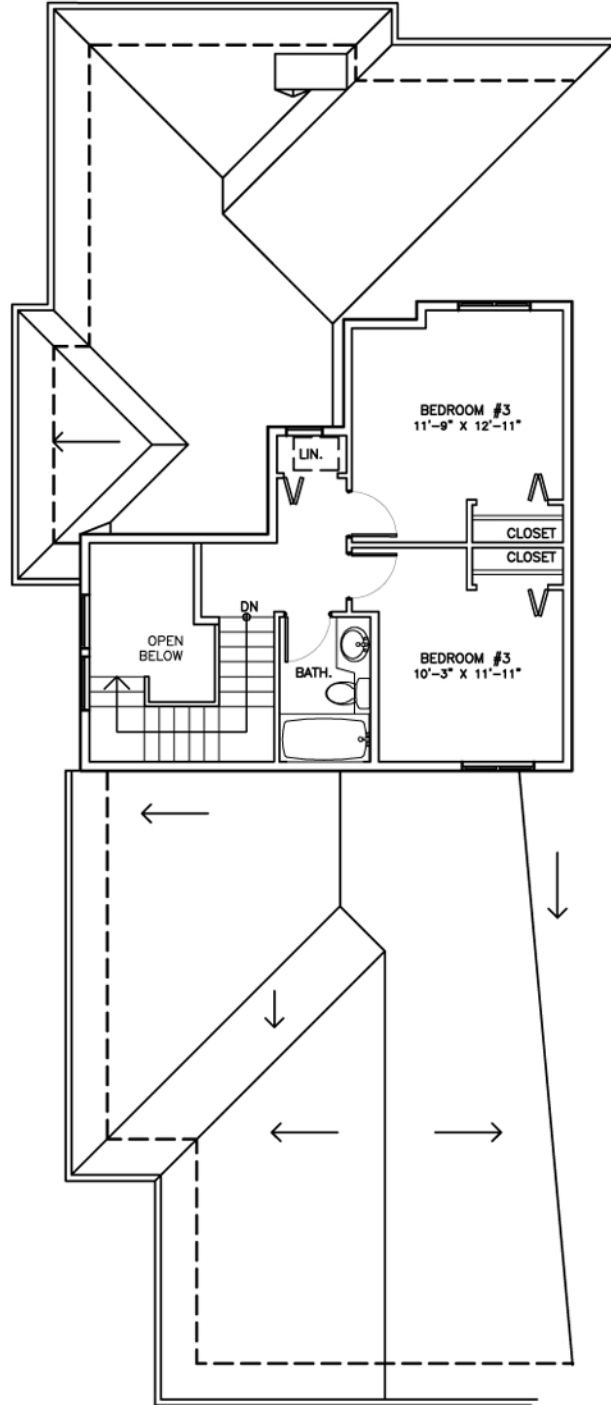

Brookside Estates

In the Heart of the Comox Valley

Main Floor Plan

Upper Floor Plan

UNIT D3 1856 SQ. FT.